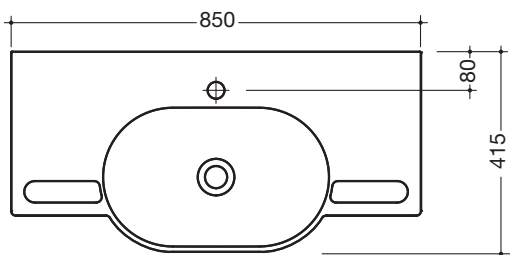

Product data sheet

Washbasin

HEWI

Order number

Description

950.11.201

Washbasin

- With generously sized shelf and oval basin
- Made of mineral composite material with non-porous surface
- Integrated handles to hold onto on the side, can also be used as a towel holder
- Without overflow, prepared for single hole mixer tap
- Wheelchair accessible
- EN 14688, EN 31
- 850 mm wide, 415 mm deep
- For hanger bolt fixing

Dimensions in mm

Product data sheet

Washbasin

HEWI

Order number

Description

950.11.202

Washbasin

- With generously sized shelf and oval basin
- Made of mineral composite material with non-porous surface
- Integrated handles to hold onto on the side, can also be used as a towel holder
- Without overflow, prepared for three hole mixer tap
- Wheelchair accessible
- EN 14688, EN 31
- 850 mm wide, 415 mm deep
- For hanger bolt fixing

Dimensions in mm