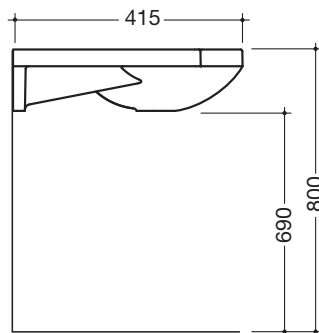

Product data sheet

Washbasin

HEWI

Order number

Description

950.11.201

Washbasin

- With generously sized shelf and oval basin
- Made of mineral composite material with non-porous surface
- Integrated handles to hold onto on the side, can also be used as a towel holder
- Without overflow, prepared for single hole mixer tap
- Wheelchair accessible
- EN 14688, EN 31
- 850 mm wide, 415 mm deep
- For hanger bolt fixing

Dimensions in mm

Product data sheet

Washbasin

HEWI

Order number

Description

950.11.202

Washbasin

- With generously sized shelf and oval basin
- Made of mineral composite material with non-porous surface
- Integrated handles to hold onto on the side, can also be used as a towel holder
- Without overflow, prepared for three hole mixer tap
- Wheelchair accessible
- EN 14688, EN 31
- 850 mm wide, 415 mm deep
- For hanger bolt fixing

Dimensions in mm