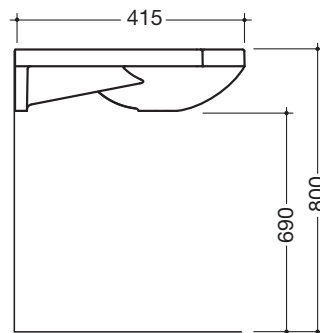

Product data sheet

Washbasin

HEWI

Order number

Description

950.11.201

Washbasin

- With generously sized shelf and oval basin
- Made of mineral composite material with non-porous surface
- Integrated handles to hold onto on the side, can also be used as a towel holder
- Without overflow, prepared for single hole mixer tap
- Wheelchair accessible
- EN 14688, EN 31
- 850 mm wide, 415 mm deep
- For hanger bolt fixing

Dimensions in mm

Product data sheet

Washbasin

HEWI

Order number

Description

950.11.202

Washbasin

- With generously sized shelf and oval basin
- Made of mineral composite material with non-porous surface
- Integrated handles to hold onto on the side, can also be used as a towel holder
- Without overflow, prepared for three hole mixer tap
- Wheelchair accessible
- EN 14688, EN 31
- 850 mm wide, 415 mm deep
- For hanger bolt fixing

Dimensions in mm