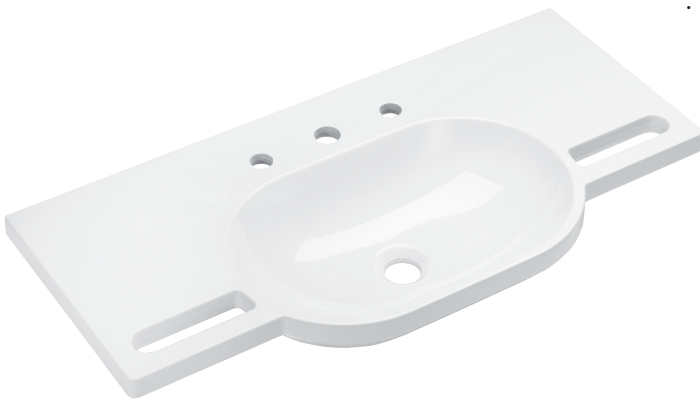

Product data sheet

Washbasin

HEWI

Order number

Description

950.11.201

Washbasin

- With generously sized shelf and oval basin
- Made of mineral composite material with non-porous surface
- Integrated handles to hold onto on the side, can also be used as a towel holder
- Without overflow, prepared for single hole mixer tap
- Wheelchair accessible
- EN 14688, EN 31
- 850 mm wide, 415 mm deep
- For hanger bolt fixing

Dimensions in mm

Product data sheet

Washbasin

HEWI

Order number

Description

950.11.202

Washbasin

- With generously sized shelf and oval basin
- Made of mineral composite material with non-porous surface
- Integrated handles to hold onto on the side, can also be used as a towel holder
- Without overflow, prepared for three hole mixer tap
- Wheelchair accessible
- EN 14688, EN 31
- 850 mm wide, 415 mm deep
- For hanger bolt fixing