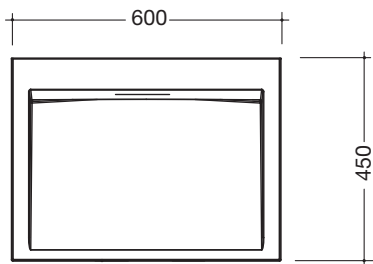

#### Washbasin

- Alpine white, made of mineral composite material with non-porous surface
- Rectangular basic shape
- Without overflow
- For wall-mounted fittings
- EN 14688, EN 31
- 600 mm wide, 100 mm high, 450 mm deep
- For hanger bolt fixing

Dimensions in mm