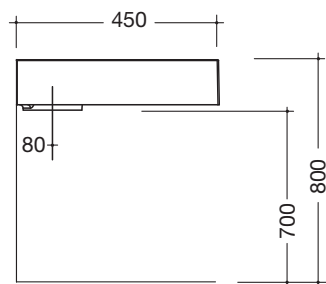

#### Washbasin

- Alpine white, made of mineral composite material with non-porous surface
- Rectangular basic shape
- Without overflow
- For wall-mounted fittings
- EN 14688, EN 31
- 600 mm wide, 100 mm high, 450 mm deep
- For hanger bolt fixing

Dimensions in mm