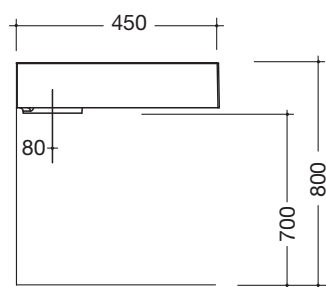

Dimensions in mm