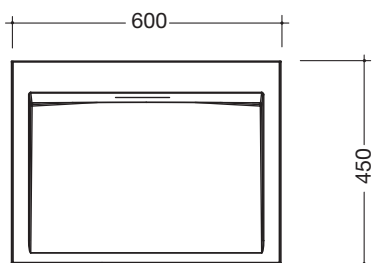

Dimensions in mm