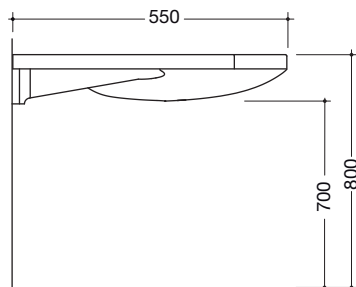

Dimensions in mm