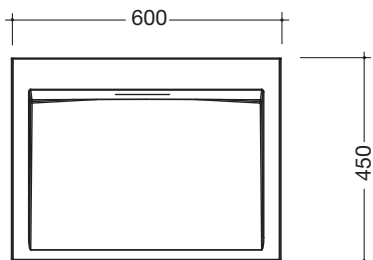

Dimensions in mm