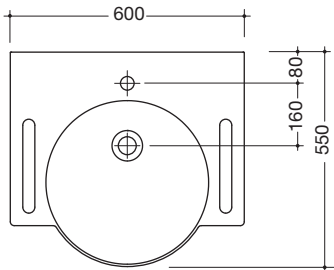

Dimensions in mm