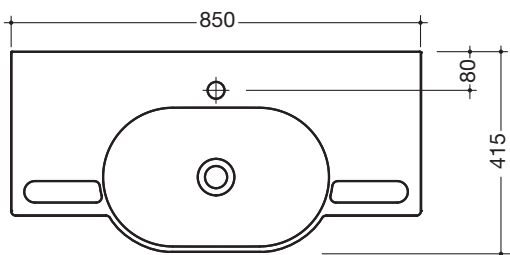

Dimensions in mm