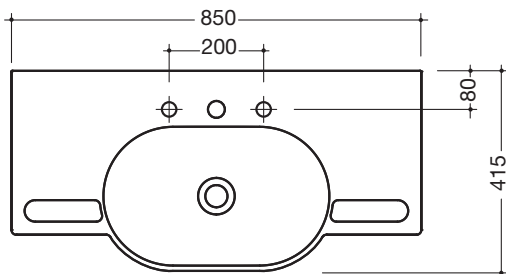

Dimensions in mm