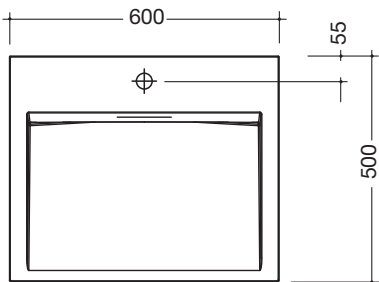

Dimensions in mm