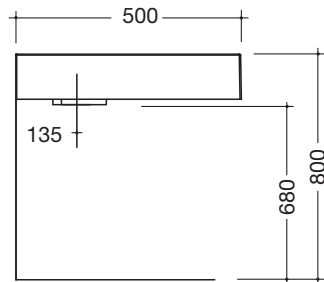

Dimensions in mm