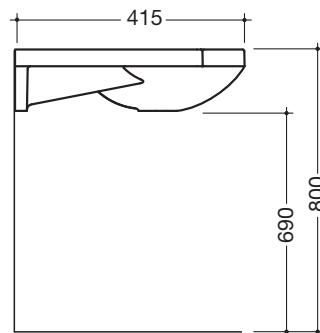

Dimensions in mm