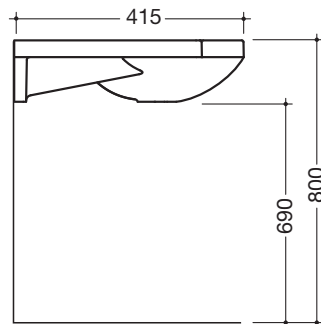

Dimensions in mm