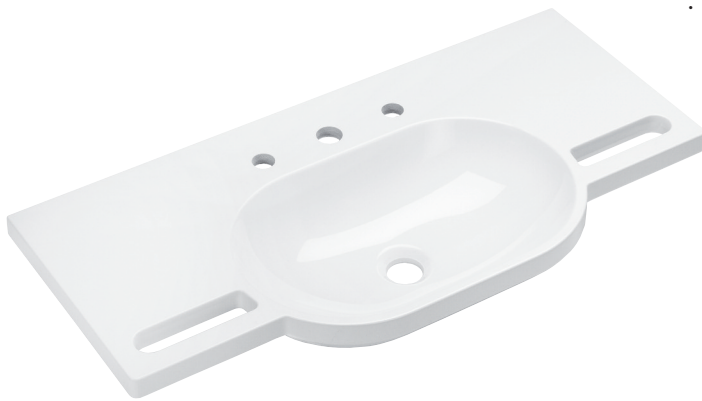

Product data sheet

Washbasin

HEWI

Order number

Description

950.11.101

Washbasin

- With shelf and round basin
- Made of mineral composite material with non-porous surface
- Integrated handle to hold onto on the side, can also be used as a towel holder
- Without overflow, prepared for single hole mixer tap
- Wheelchair accessible
- EN 14688, EN 31
- 600 mm wide, 550 mm deep
- For hanger bolt fixing

- With generously sized shelf and oval basin
- Made of mineral composite material with non-porous surface
- Integrated handles to hold onto on the side, can also be used as a towel holder
- Without overflow, prepared for single hole mixer tap
- Wheelchair accessible
- EN 14688, EN 31
- 850 mm wide, 415 mm deep
- For hanger bolt fixing

- With generously sized shelf and oval basin
- Made of mineral composite material with non-porous surface
- Integrated handles to hold onto on the side, can also be used as a towel holder
- Without overflow, prepared for three hole mixer tap
- Wheelchair accessible
- EN 14688, EN 31
- 850 mm wide, 415 mm deep
- For hanger bolt fixing

- Alpine white, made of mineral composite material with non-porous surface
- Rectangular basic shape
- Without overflow
- For wall-mounted fittings
- EN 14688, EN 31
- 600 mm wide, 100 mm high, 450 mm deep
- For hanger bolt fixing