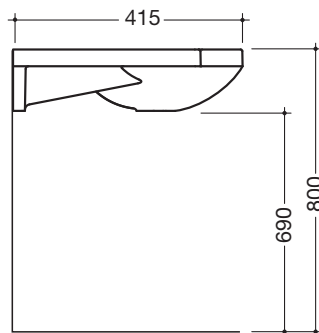

Dimensions in mm