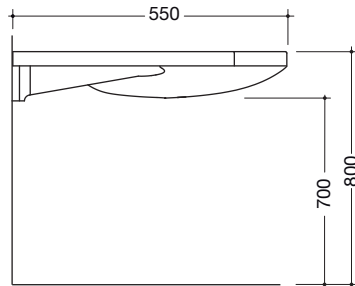

Dimensions in mm