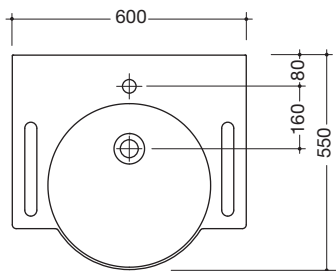

Dimensions in mm