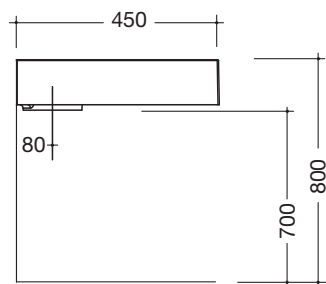

Dimensions in mm