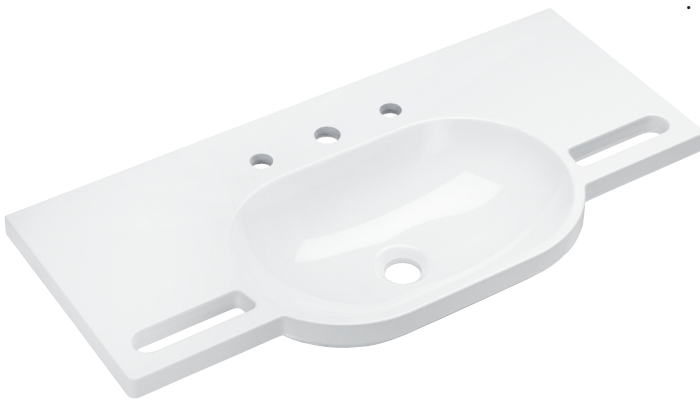

Product data sheet

Washbasin

HEWI

Order number

Description

950.11.101

Washbasin

- With shelf and round basin
- Made of mineral composite material with non-porous surface
- Integrated handle to hold onto on the side, can also be used as a towel holder
- Without overflow, prepared for single hole mixer tap
- Wheelchair accessible
- EN 14688, EN 31
- 600 mm wide, 550 mm deep
- For hanger bolt fixing

- With generously sized shelf and oval basin
- Made of mineral composite material with non-porous surface
- Integrated handles to hold onto on the side, can also be used as a towel holder
- Without overflow, prepared for single hole mixer tap
- Wheelchair accessible
- EN 14688, EN 31
- 850 mm wide, 415 mm deep
- For hanger bolt fixing

- With generously sized shelf and oval basin
- Made of mineral composite material with non-porous surface
- Integrated handles to hold onto on the side, can also be used as a towel holder
- Without overflow, prepared for three hole mixer tap
- Wheelchair accessible
- EN 14688, EN 31
- 850 mm wide, 415 mm deep
- For hanger bolt fixing

- Alpine white, made of mineral composite material with non-porous surface
- Rectangular basic shape
- Without overflow
- For wall-mounted fittings
- EN 14688, EN 31
- 600 mm wide, 100 mm high, 450 mm deep
- For hanger bolt fixing